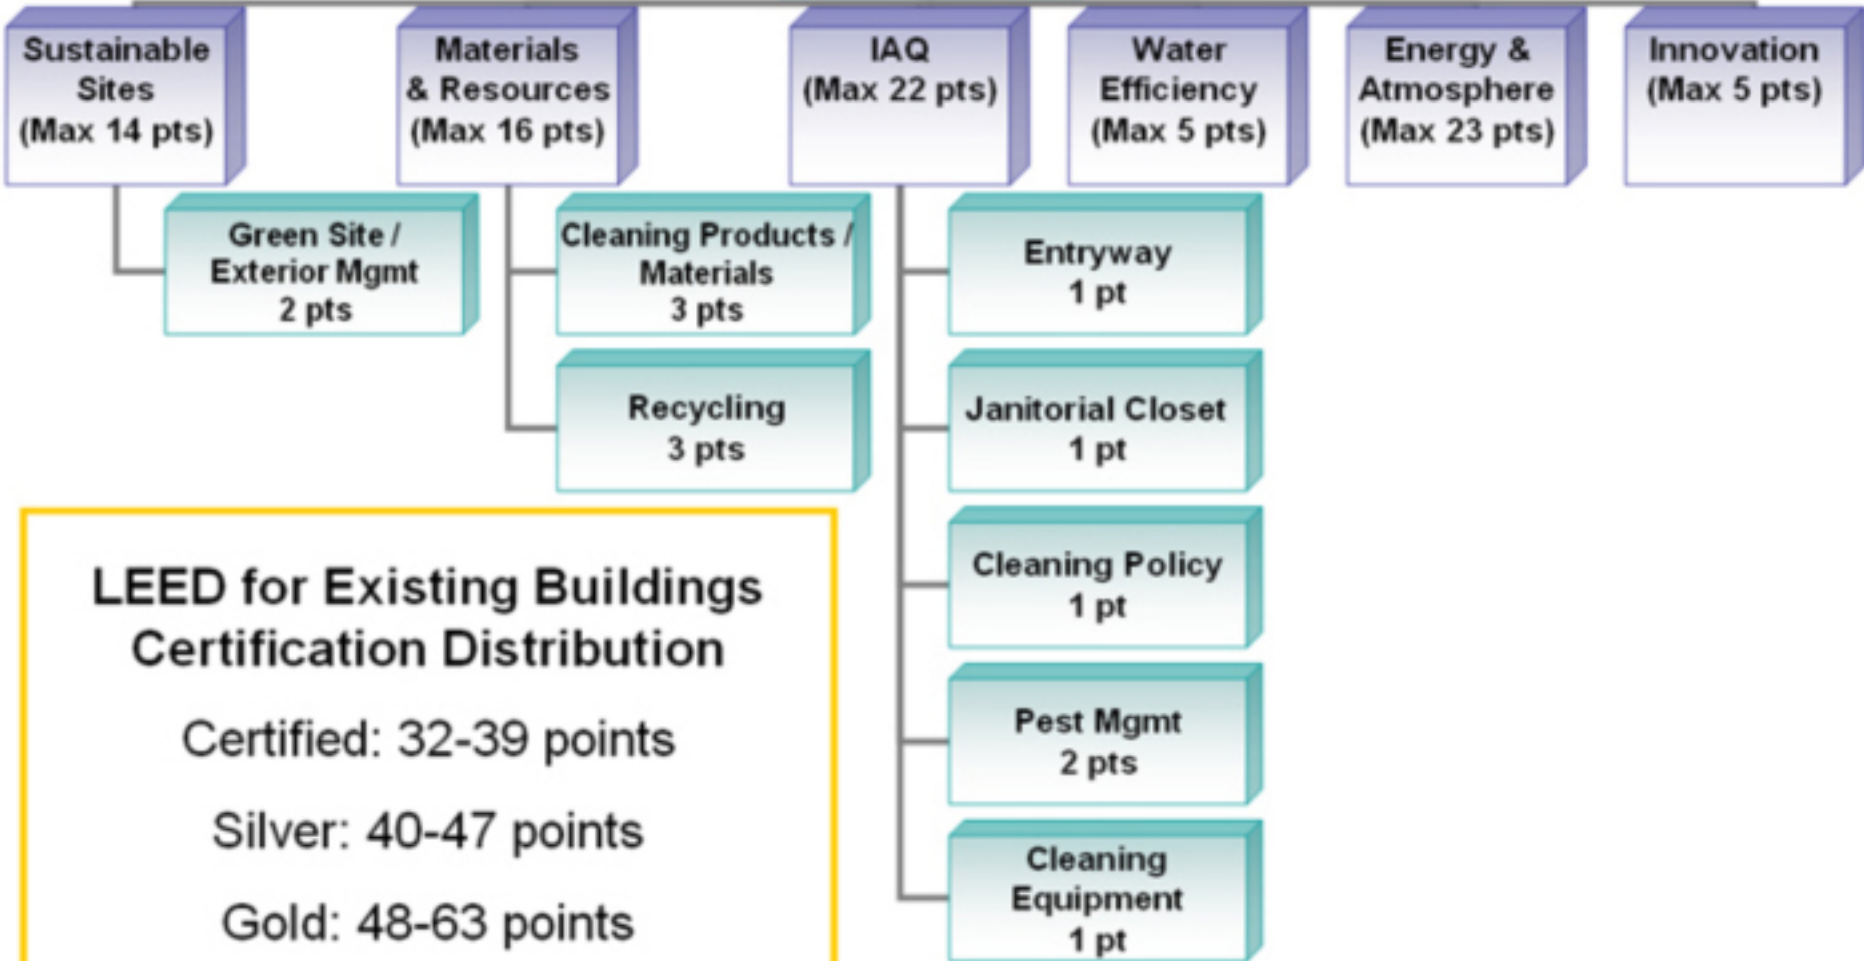

LEED-EB

LEED for Existing Buildings Certification Distribution

Certified: 32-39 points

Silver: 40-47 points

Gold: 48-63 points

Platinum: 64-85 points